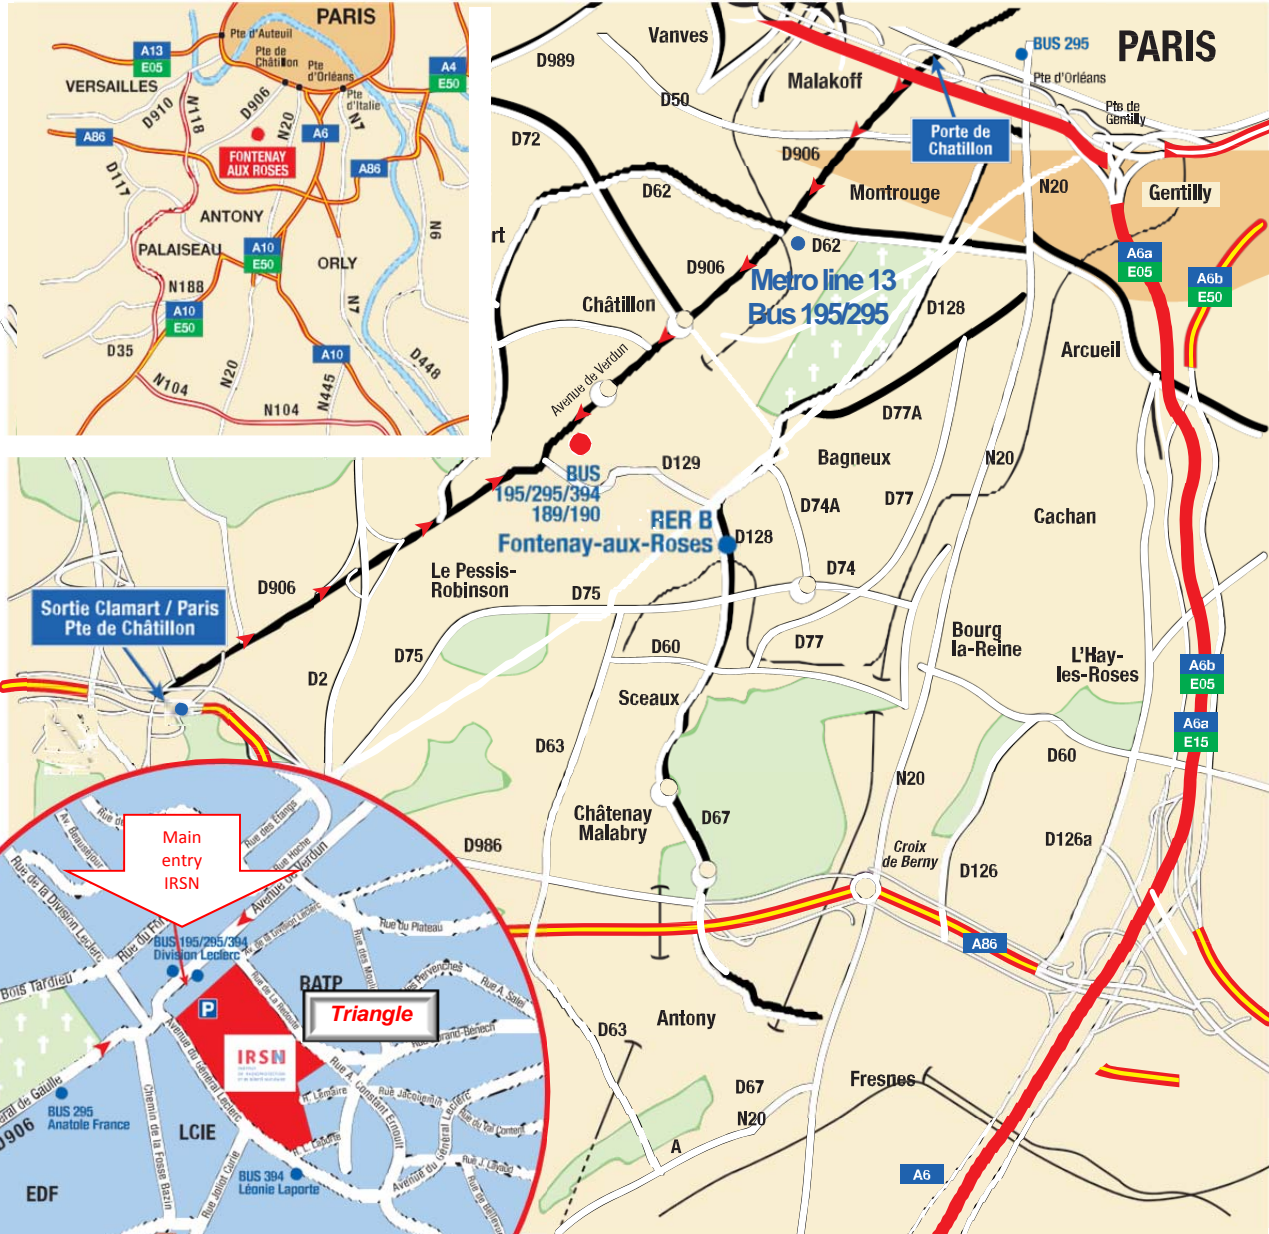

From Paris to Porte de Châtillon

Follow the D906 in direction Châtillon, Clamart..
After about 4 km, you reach Division Leclerc (see zoom).

From Versailles A86

Follow the A86, take exit CLAMART PARIS PORTE DE CHÂTILLON, thereafter the D906 till place Division Leclerc (see zoom).

By public transport :

RER B (Charles de Gaulle/Robinson) :

Station FONTENAY-AUX-ROSES.
Then take bus 394 till bus-stop DIVISION LECLERC.

RER C (Versailles Chantier/Massy Palaiseau) :

Station ISSY-VAL-DE-SEINE.
Then take bus 394 till bus-stop DIVISION LECLERC.

Metro Line n° 4 :

Station PORTE D'ORLEANS.
Then take bus 295 till bus-stop DIVISION LECLERC.

Metro Line n° 13 :

Station CHÂTILLON/MONTROUGE.
Then take bus 195 till bus-stop CENTRE BUS.
ou Bus 295 : arrêt DIVISION LECLERC.